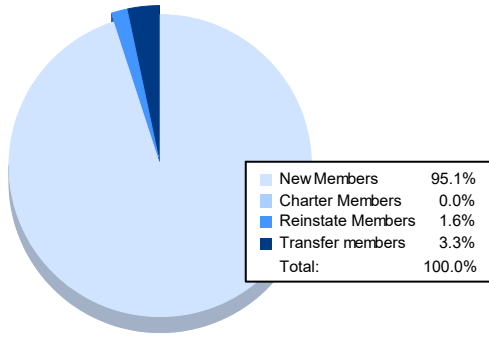

Year	New Clubs	Dropped Clubs	Gain/ Loss Clubs	New Members	Charter Members	Reinstate Members	Transfer Members	Total Member Added	Total Members Dropped	Gain/ Loss Members
2016-2017	0	0	0	65	0	0	6	71	67	4
2017-2018	0	1	-1	58	0	3	3	64	98	-34
2018-2019	0	0	0	46	0	2	2	50	65	-15
2019-2020	0	1	-1	39	0	7	0	46	104	-58
2020-2021	0	1	-1	58	0	1	2	61	74	-13
<b>Average</b>	<b>0</b>	<b>1</b>	<b>-1</b>	<b>53</b>	<b>0</b>	<b>3</b>	<b>3</b>	<b>58</b>	<b>82</b>	<b>-23</b>

### Membership Composition June 2021 Cumulative