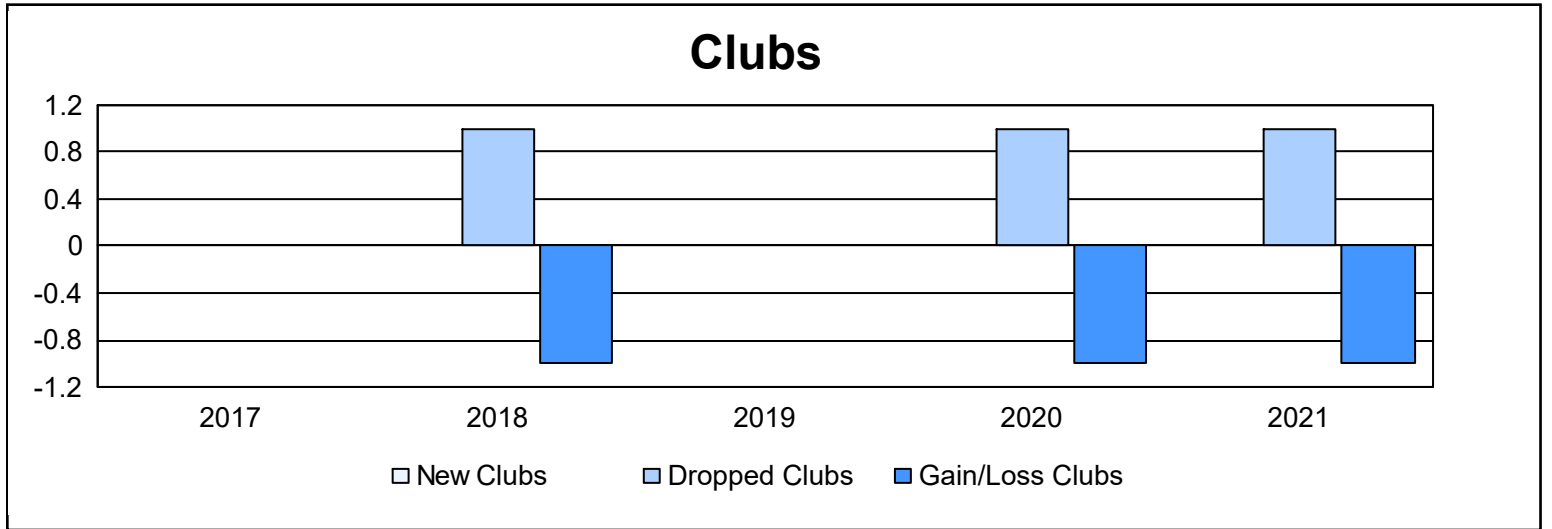

Year	New Clubs	Dropped Clubs	Gain/ Loss Clubs	New Members	Charter Members	Reinstate Members	Transfer Members	Total Member Added	Total Members Dropped	Gain/ Loss Members
2016-2017	0	0	0	65	0	0	6	71	67	4
2017-2018	0	1	-1	58	0	3	3	64	98	-34
2018-2019	0	0	0	46	0	2	2	50	65	-15
2019-2020	0	1	-1	39	0	7	0	46	104	-58
2020-2021	0	1	-1	58	0	1	2	61	74	-13
<b>Average</b>	<b>0</b>	<b>1</b>	<b>-1</b>	<b>53</b>	<b>0</b>	<b>3</b>	<b>3</b>	<b>58</b>	<b>82</b>	<b>-23</b>

### Membership Composition June 2021 Cumulative