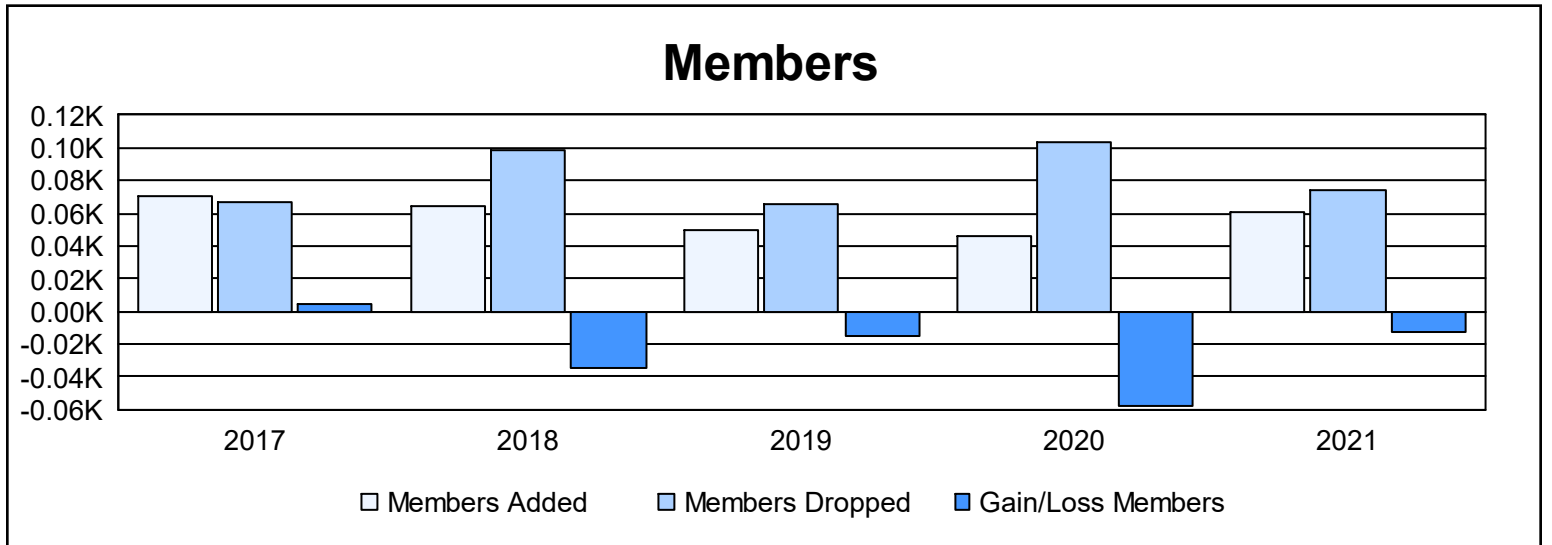

Year	New Clubs	Dropped Clubs	Gain/ Loss Clubs	New Members	Charter Members	Reinstate Members	Transfer Members	Total Member Added	Total Members Dropped	Gain/ Loss Members
2016-2017	0	0	0	65	0	0	6	71	67	4
2017-2018	0	1	-1	58	0	3	3	64	98	-34
2018-2019	0	0	0	46	0	2	2	50	65	-15
2019-2020	0	1	-1	39	0	7	0	46	104	-58
2020-2021	0	1	-1	58	0	1	2	61	74	-13
<b>Average</b>	<b>0</b>	<b>1</b>	<b>-1</b>	<b>53</b>	<b>0</b>	<b>3</b>	<b>3</b>	<b>58</b>	<b>82</b>	<b>-23</b>

### Membership Composition June 2021 Cumulative